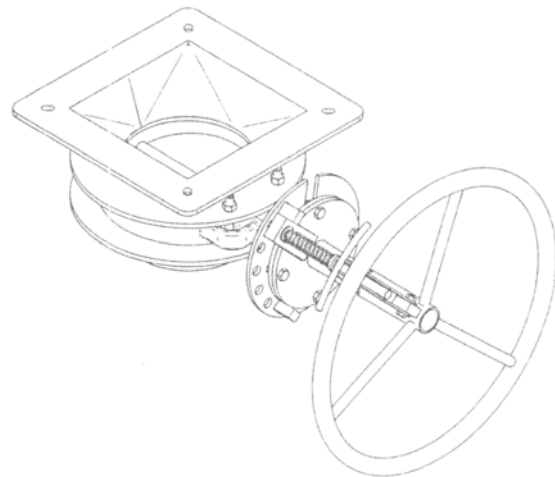

SPECIAL GATES FOR TU/TUC SKIPS

TV Gate

WHITNEY

SECATOL

The TV gate is 200mm diameter and is ideally suited to very fluid self compacting concrete.

The valve is fitted with a rubber seal to prevent any leakage with the option of wheel or lever operation

LEVER OPERATION

WHEEL OPERATION

WHITNEY

Ladybird House, Brockhill Yard, Hewell Lane, Redditch, B97 6QT
www.whitneyeng.com sales@whitneyeng.com 01785 282811
Sole UK dealers for SECATOL Equipment

TV GATE