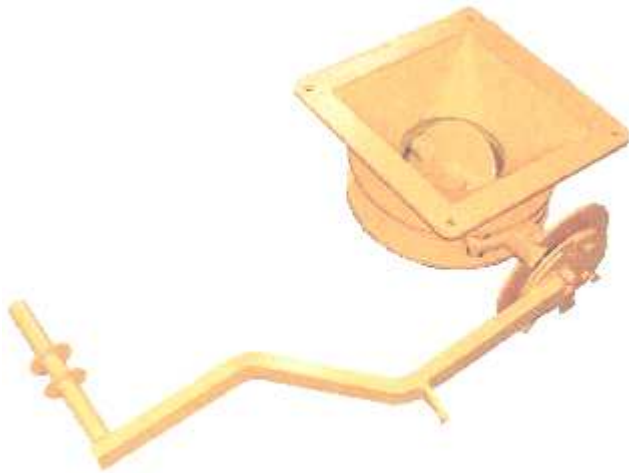

SPECIAL GATES FOR TU/TUC SKIPS

TV Gate

WHITNEY

SECATOL

The TV gate is 200mm diameter and is ideally suited to very fluid self compacting concrete.

The valve is fitted with a rubber seal to prevent any leakage with the option of wheel or lever operation

LEVER OPERATION

WHEEL OPERATION

WHITNEY

Ladybird House, Brockhill Yard, Hewell Lane, Redditch, B97 6QT
www.whitneyeng.com sales@whitneyeng.com 01785 282811
Sole UK dealers for SECATOL Equipment

TV GATE